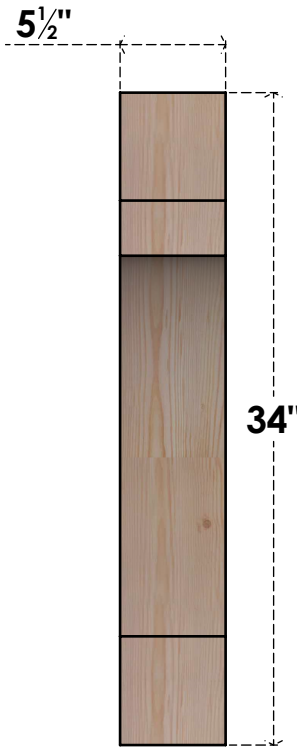

BRC06X22X34MRC00SDF

5 1/2"W X 22"D X 34"H MERCED SMOOTH BRACE, DOUGLAS FIR

EKENA MILLWORK
 2300 WEST MAIN ST.
 CLARKSVILLE, TX 75426
 TOLL FREE: 866-607-0453
 WWW.EKENAMILLWORK.COM

NOTES

1. INSTALLATION TO BE COMPLETED IN ACCORDANCE WITH MANUFACTURER'S SPECIFICATIONS.
2. DRAWING MAY NOT BE TO SCALE
3. THIS DRAWING IS INTENDED FOR DESIGN AND PLANNING PURPOSES ONLY.
4. ALL INFORMATION CONTAINED HEREIN WAS CURRENT AT THE TIME OF DEVELOPMENT BUT MUST BE REVIEWED AND APPROVED BY THE PRODUCT MANUFACTURER TO BE CONSIDERED ACCURATE.
5. PRODUCTS ARE NOT KILN DRIED. THIS ITEM IS UNIQUE AND WILL CONTAIN THE NATURAL VARIATIONS THAT THE WOOD SPECIES OFFERS. THIS MAY RESULT IN VARIATIONS UP TO 1/4"