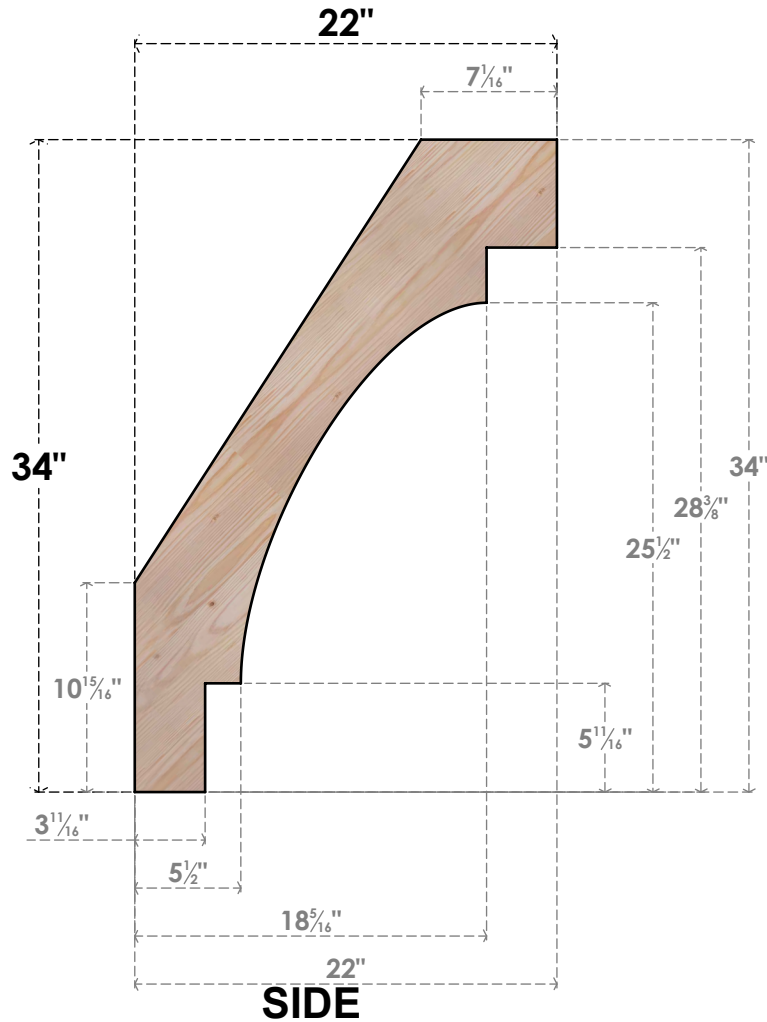

BRC06X22X34MRC00SDF

5 1/2"W X 22"D X 34"H MERCED SMOOTH BRACE, DOUGLAS FIR

EKENA MILLWORK
 2300 WEST MAIN ST.
 CLARKSVILLE, TX 75426
 TOLL FREE: 866-607-0453
 WWW.EKENAMILLWORK.COM

NOTES

1. INSTALLATION TO BE COMPLETED IN ACCORDANCE WITH MANUFACTURER'S SPECIFICATIONS.
2. DRAWING MAY NOT BE TO SCALE
3. THIS DRAWING IS INTENDED FOR DESIGN AND PLANNING PURPOSES ONLY.
4. ALL INFORMATION CONTAINED HEREIN WAS CURRENT AT THE TIME OF DEVELOPMENT BUT MUST BE REVIEWED AND APPROVED BY THE PRODUCT MANUFACTURER TO BE CONSIDERED ACCURATE.
5. PRODUCTS ARE NOT KILN DRIED. THIS ITEM IS UNIQUE AND WILL CONTAIN THE NATURAL VARIATIONS THAT THE WOOD SPECIES OFFERS. THIS MAY RESULT IN VARIATIONS UP TO 1/4"